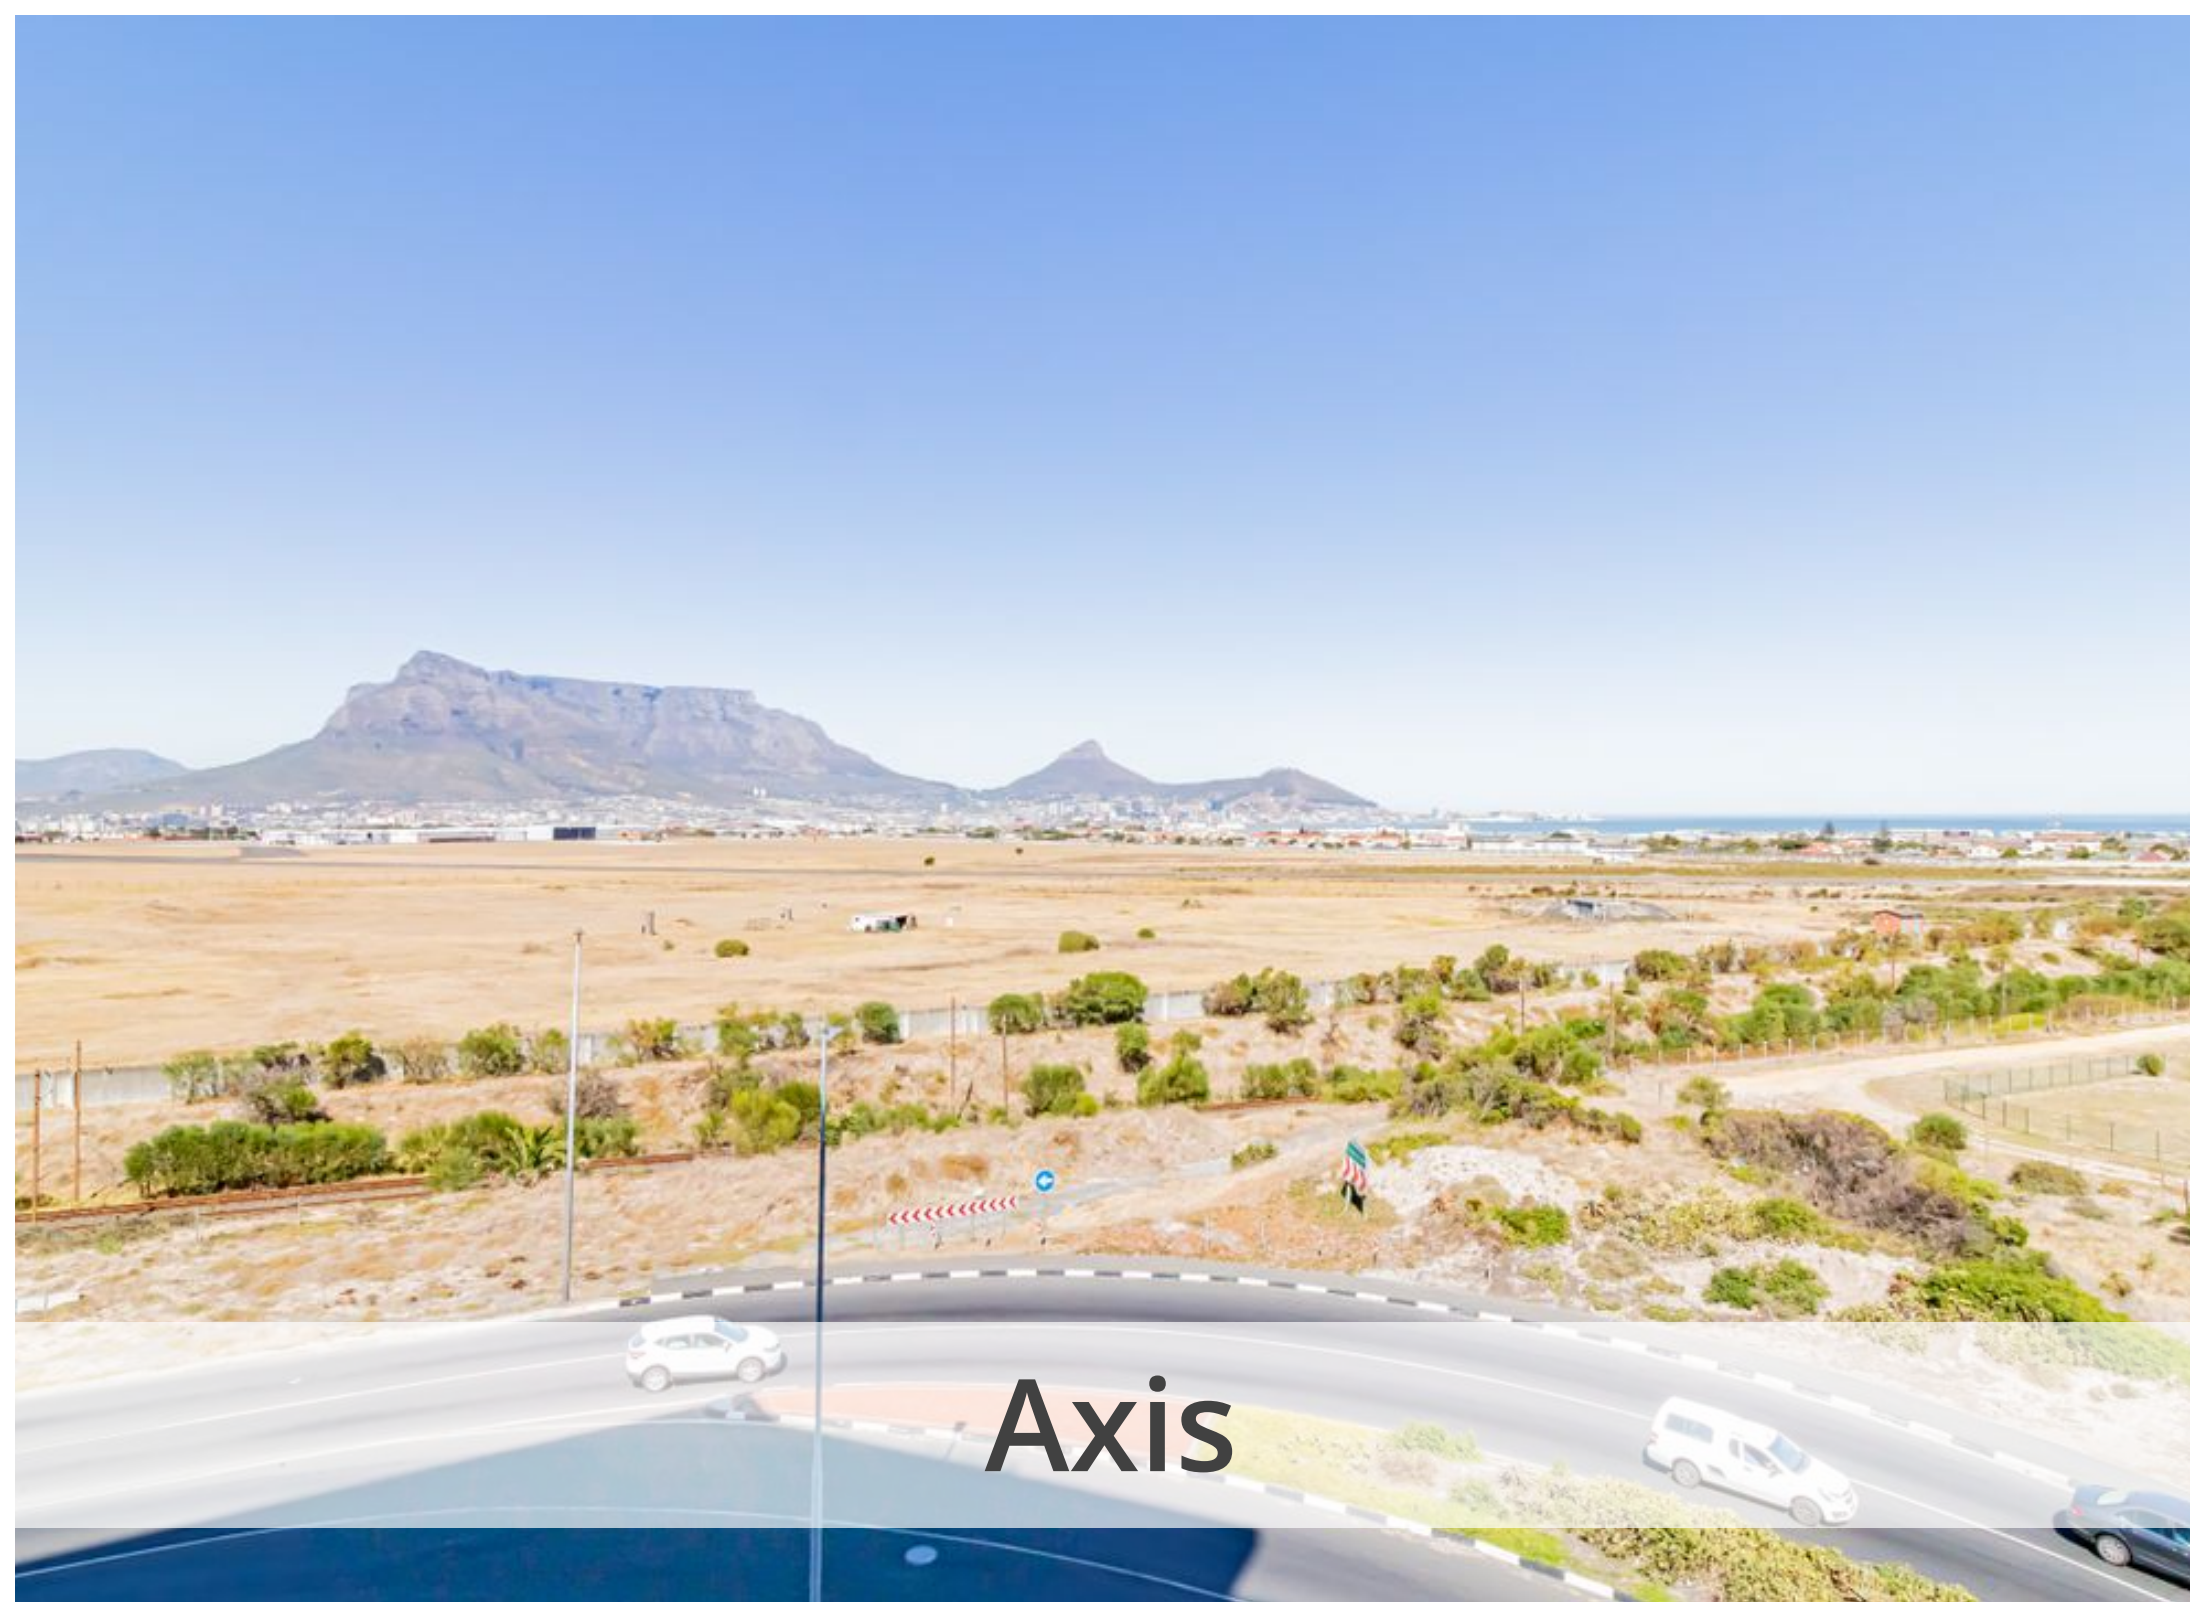

Spectacular Table Mountain Views!

R3,495,000

- 2 Bedrooms
- 2 Bathrooms
- 2 Carports / Parking Bays
- 90m² Floor Size
- 8m² Balcony
- R4,001 Levies
- R2,010 Rates
- Web Ref: RL1875770

Axis

Contact Our Sales Consultant: