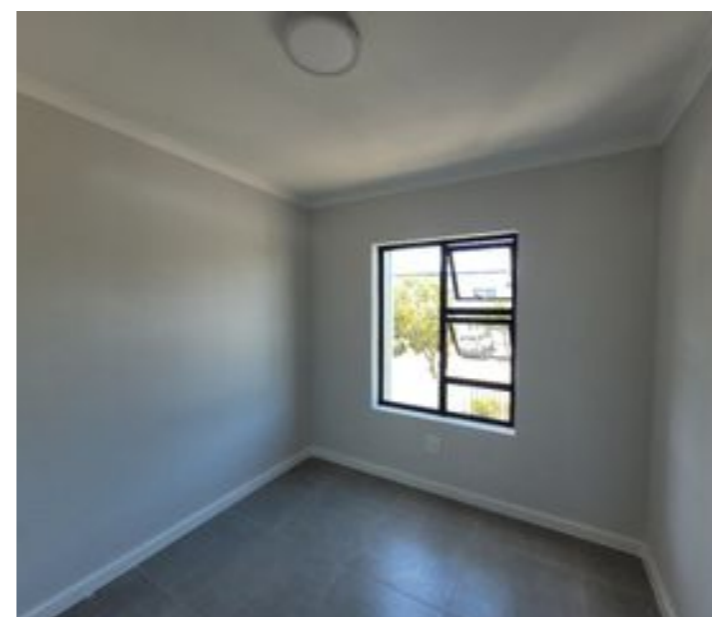

**PROPERTY
WORLD**